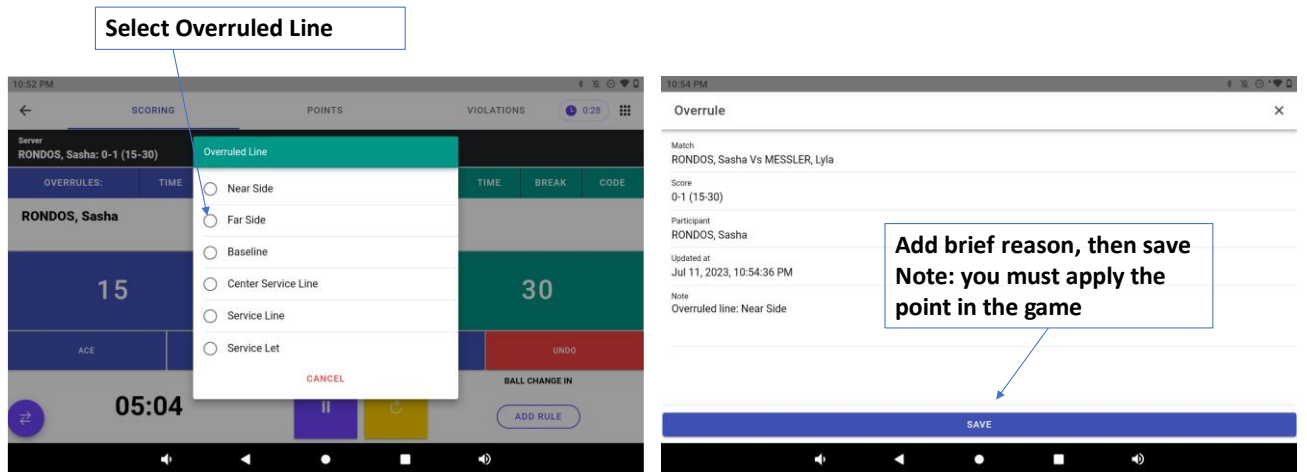

"START MATCH" for 5-minute warm up

Internet Connection, Battery Life

"MORE" – edits

00:00
Timer

Not for distribution

Reminder to Switch Sides

The screenshot shows a tennis scoring application interface. At the top, there are tabs for 'SCORING', 'POINTS', and 'VIOLATIONS'. Below this, the server information is displayed as 'Server RONDOS, Sasha: 0-1 (0-0)'. The interface is divided into two columns for players: 'RONDOS, Sasha' on the left and 'MESSLER, Lyla' on the right. The score for RONDOS is 0, and for MESSLER it is 1. Below the scores are buttons for 'ACE', 'FAULT', 'FIRST FAULT', and 'UNDO'. A timer at the bottom shows '00:02' and a message 'Players need to change sides'. A callout box on the left points to the timer with the text 'Reminder to Chair Umpire'. A callout box on the right points to the player names with the text 'Players have Switched sides'.

Not for distribution

Change Server/Returner

Not for distribution

Violations

Violations Tabs:

- Overrules
- Time
- Breaks (MTO, Toilet, Retirement, Suspend Match)
- Codes

Not for distribution

Overrules