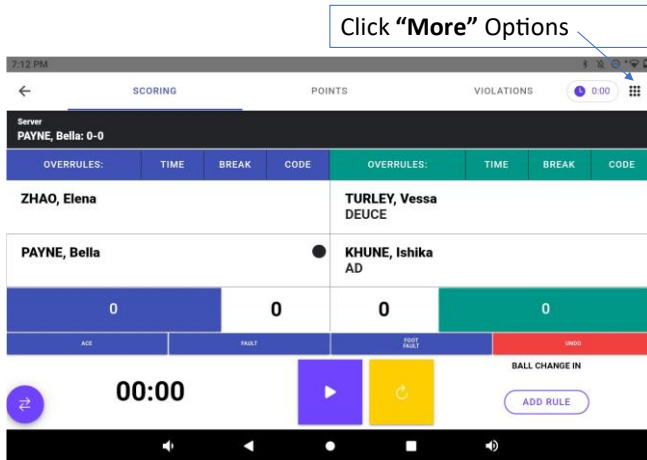

Match Schedule

Find your Match & note Time & Round

Click "More" to go to "Chair Official" mode

Not for distribution

Start Match

- Violations Tabs:
- Overrules
 - Time
 - Breaks (MTO, Toilet, Retire, Suspend Match)
 - Codes

"START MATCH" for 5-minute warm up

Internet Connection, Battery Life

"MORE" – edits

00:00
Timer

Not for distribution

Reminder to Switch Sides

The screenshot shows a tennis scoring application interface. At the top, there are tabs for 'SCORING', 'POINTS', and 'VIOLATIONS'. Below this, the server information is displayed as 'Server RONDOS, Sasha: 0-1 (0-0)'. The interface is divided into two columns for players: 'RONDOS, Sasha' on the left and 'MESSLER, Lyla' on the right. The score for RONDOS is 0, and for MESSLER it is 1. Below the scores are buttons for 'ACE', 'FAULT', 'FIRST FAULT', and 'UNDO'. A timer at the bottom shows '00:02' and a message 'Players need to change sides'. A callout box on the left points to the timer with the text 'Reminder to Chair Umpire'. A callout box on the right points to the player names with the text 'Players have Switched sides'.

Not for distribution

Change Server/Returner

Not for distribution

Violations

Violations Tabs:

- Overrules
- Time
- Breaks (MTO, Toilet, Retirement, Suspend Match)
- Codes

Not for distribution

Overrules