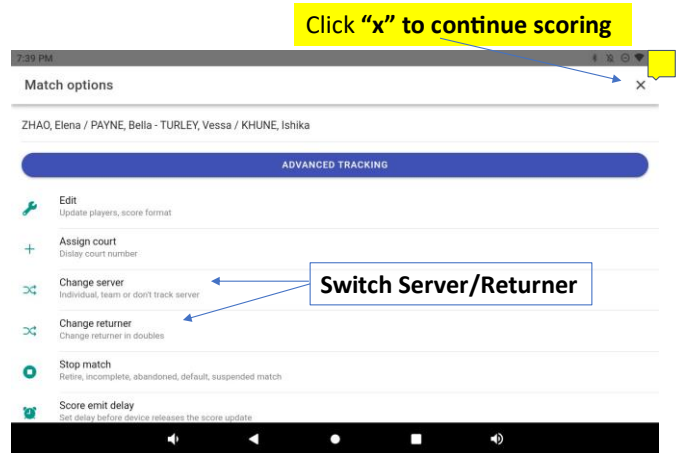

"START MATCH" for 5-minute warm up

Internet Connection, Battery Life

"MORE" – edits

00:00
Timer

Not for distribution

Reminder to Switch Sides

The screenshot shows a tennis scoring application interface. At the top, there are tabs for 'SCORING', 'POINTS', and 'VIOLATIONS'. Below this, the server information is displayed as 'Server RONDOS, Sasha: 0-1 (0-0)'. The interface is divided into two columns for players: 'RONDOS, Sasha' on the left and 'MESSLER, Lyla' on the right. The score for RONDOS is 0, and for MESSLER it is 1. Below the scores are buttons for 'ACE', 'FAULT', 'FIRST FAULT', and 'UNDO'. A timer at the bottom shows '00:02' and a message 'Players need to change sides'. A callout box on the left points to the timer with the text 'Reminder to Chair Umpire'. A callout box on the right points to the player names with the text 'Players have Switched sides'.

Not for distribution

Change Server/Returner

Not for distribution

Violations

Violations Tabs:

- Overrules
- Time
- Breaks (MTO, Toilet, Retirement, Suspend Match)
- Codes

Not for distribution

Overrules