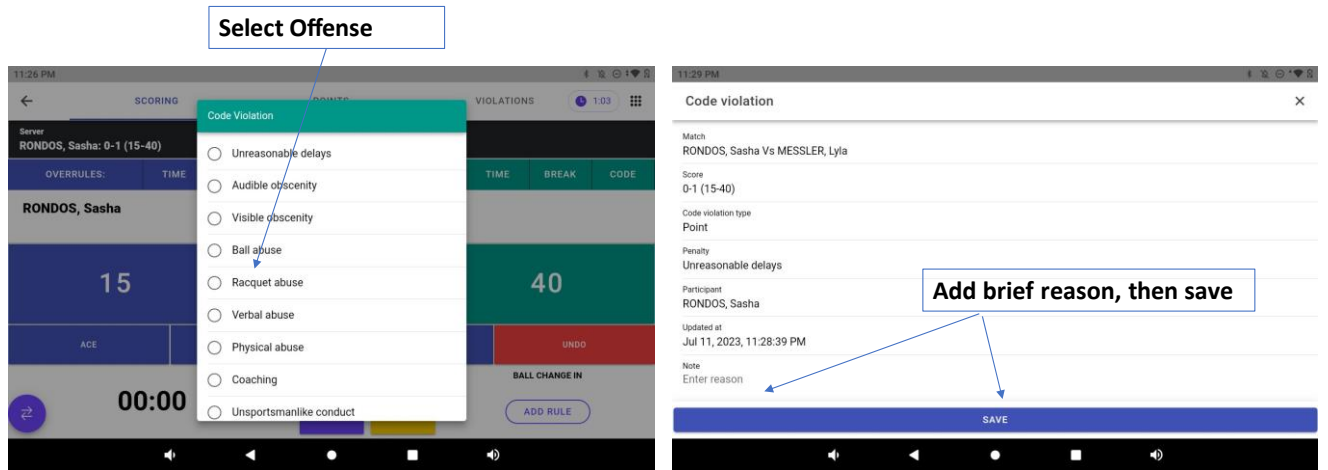

Offense

Not for distribution