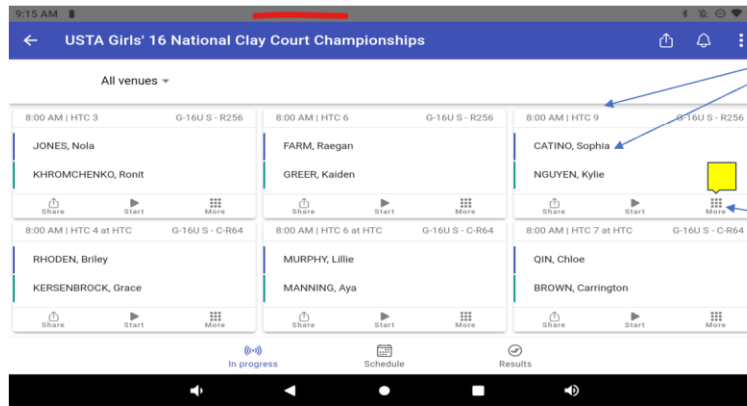

Match Schedule

Find your Match & note Time & Round

Click "More" to go to "Chair Official" mode

Not for distribution

Start Match

- Violations Tabs:
- Overrules
 - Time
 - Breaks (MTO, Toilet, Retire, Suspend Match)
 - Codes

"START MATCH" for 5-minute warm up

Internet Connection, Battery Life

"MORE" – edits

00:00
Timer

Not for distribution

Reminder to Switch Sides

The screenshot shows a tennis scoring application interface. At the top, there are tabs for 'SCORING', 'POINTS', and 'VIOLATIONS'. Below this, the server information is displayed as 'Server RONDOS, Sasha: 0-1 (0-0)'. The interface is divided into two columns for players: 'RONDOS, Sasha' on the left and 'MESSLER, Lyla' on the right. The score for RONDOS is 0, and for MESSLER it is 1. Below the scores are buttons for 'ACE', 'FAULT', 'FIRST FAULT', and 'UNDO'. A timer at the bottom shows '00:02' and a message 'Players need to change sides'. A callout box on the left points to the timer with the text 'Reminder to Chair Umpire'. A callout box on the right points to the player names with the text 'Players have Switched sides'.

Not for distribution

Change Server/Returner

Not for distribution

Violations

Violations Tabs:

- Overrules
- Time
- Breaks (MTO, Toilet, Retirement, Suspend Match)
- Codes

Not for distribution

Overrules