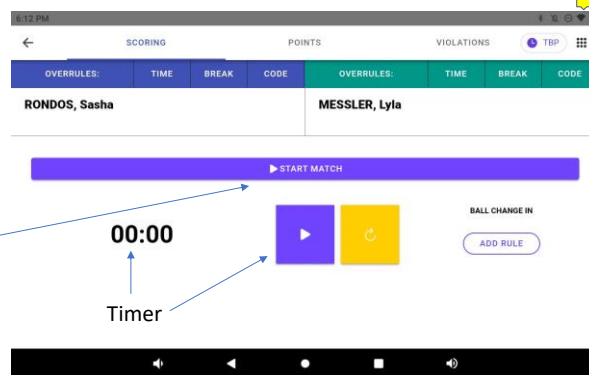

Match Schedule

Find your Match & note Time & Round

Click "More" to go to "Chair Official" mode

Not for distribution

Start Match

- Violations Tabs:
- Overrules
 - Time
 - Breaks (MTO, Toilet, Retire, Suspend Match)
 - Codes

"START MATCH" for 5-minute warm up

Internet Connection, Battery Life

"MORE" – edits

00:00
Timer

Not for distribution

Reminder to Switch Sides

The screenshot shows a tennis scoring application interface. At the top, there are tabs for 'SCORING', 'POINTS', and 'VIOLATIONS'. Below this, the server information is displayed as 'Server RONDOS, Sasha: 0-1 (0-0)'. The interface is divided into two columns for players: 'RONDOS, Sasha' on the left and 'MESSLER, Lyla' on the right. The score for RONDOS is 0, and for MESSLER it is 1. Below the scores are buttons for 'ACE', 'FAULT', 'FIRST FAULT', and 'UNDO'. A timer at the bottom shows '00:02' and a message 'Players need to change sides'. A callout box on the left points to the timer with the text 'Reminder to Chair Umpire'. A callout box on the right points to the player names with the text 'Players have Switched sides'.

Not for distribution

Change Server/Returner

Not for distribution

Violations

Violations Tabs:

- Overrules
- Time
- Breaks (MTO, Toilet, Retirement, Suspend Match)
- Codes

Not for distribution

Overrules