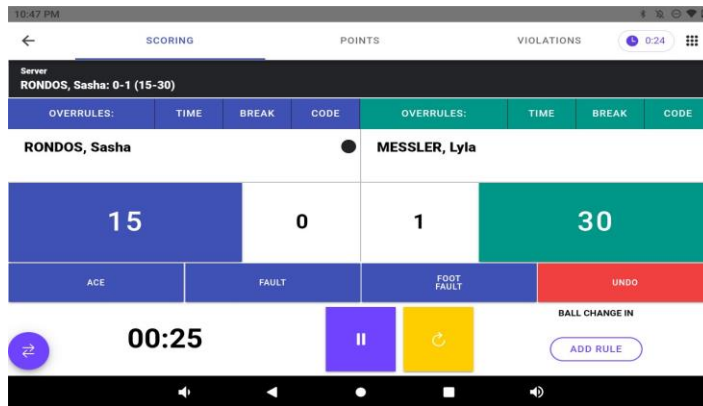

"START MATCH" for 5-minute warm up

Internet Connection, Battery Life

"MORE" – edits

00:00
Timer

Not for distribution

Reminder to Switch Sides

The screenshot shows a tennis scoring application interface. At the top, there are tabs for 'SCORING', 'POINTS', and 'VIOLATIONS'. Below this, the server information is displayed as 'Server RONDOS, Sasha: 0-1 (0-0)'. The interface is divided into two columns for players: 'RONDOS, Sasha' on the left and 'MESSLER, Lyla' on the right. The score for RONDOS is 0, and for MESSLER it is 1. Below the scores are buttons for 'ACE', 'FAULT', 'FIRST FAULT', and 'UNDO'. A timer at the bottom shows '00:02' and a message 'Players need to change sides'. A callout box on the left points to the timer with the text 'Reminder to Chair Umpire'. A callout box on the right points to the player names with the text 'Players have Switched sides'.

Not for distribution

Change Server/Returner

Not for distribution

Violations

Violations Tabs:

- Overrules
- Time
- Breaks (MTO, Toilet, Retirement, Suspend Match)
- Codes

Not for distribution

Overrules

Not for distribution

Code Violations

Select Penalty
Note: penalty will automatically be applied to the match

Not for distribution

Offense

Not for distribution

End of Match

Not for distribution