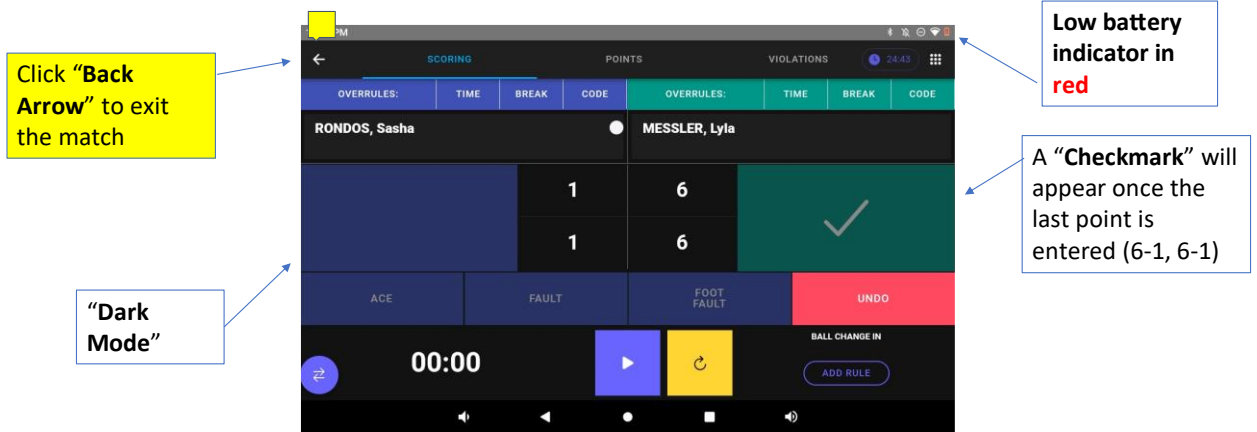

"START MATCH" for 5-minute warm up

Internet Connection, Battery Life

"MORE" – edits

00:00
Timer

Not for distribution

Reminder to Switch Sides

The screenshot shows a tennis scoring application interface. At the top, there are tabs for 'SCORING', 'POINTS', and 'VIOLATIONS'. Below this, the server information is displayed as 'Server RONDOS, Sasha: 0-1 (0-0)'. The interface is divided into two columns for players: 'RONDOS, Sasha' on the left and 'MESSLER, Lyla' on the right. The score for RONDOS is 0, and for MESSLER it is 1. Below the scores are buttons for 'ACE', 'FAULT', 'FIRST FAULT', and 'UNDO'. A timer at the bottom shows '00:02' and a message 'Players need to change sides'. A callout box on the left points to the timer with the text 'Reminder to Chair Umpire'. A callout box on the right points to the player names with the text 'Players have Switched sides'.

Not for distribution

Change Server/Returner

Not for distribution

Violations

Violations Tabs:

- Overrules
- Time
- Breaks (MTO, Toilet, Retirement, Suspend Match)
- Codes

Not for distribution

Overrules

Not for distribution

Code Violations

Select Penalty
Note: penalty will automatically be applied to the match

Not for distribution

Offense

Not for distribution

End of Match

Not for distribution