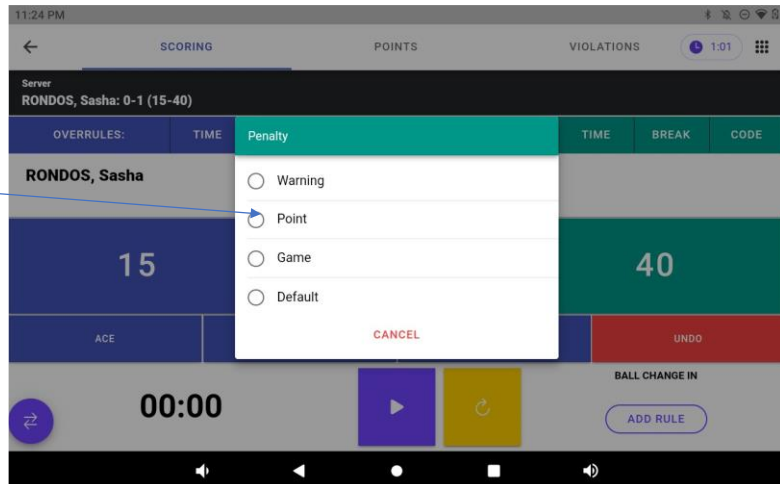

Match Schedule

Find your Match & note Time & Round

Click "More" to go to "Chair Official" mode

Not for distribution

Start Match

- Violations Tabs:
- Overrules
 - Time
 - Breaks (MTO, Toilet, Retire, Suspend Match)
 - Codes

"START MATCH" for 5-minute warm up

Internet Connection, Battery Life

"MORE" – edits

00:00
Timer

Not for distribution

Reminder to Switch Sides

The screenshot shows a tennis scoring application interface. At the top, there are tabs for 'SCORING', 'POINTS', and 'VIOLATIONS'. Below this, the server information is displayed as 'Server RONDOS, Sasha: 0-1 (0-0)'. The interface is divided into two columns for players: 'RONDOS, Sasha' on the left and 'MESSLER, Lyla' on the right. The score for RONDOS is 0, and for MESSLER it is 1. Below the scores are buttons for 'ACE', 'FAULT', 'FIRST FAULT', and 'UNDO'. A timer at the bottom shows '00:02' and a message 'Players need to change sides'. A callout box on the left points to the timer with the text 'Reminder to Chair Umpire'. A callout box on the right points to the player names with the text 'Players have Switched sides'.

Not for distribution

Change Server/Returner

Not for distribution

Violations

Violations Tabs:

- Overrules
- Time
- Breaks (MTO, Toilet, Retirement, Suspend Match)
- Codes

Not for distribution

Overrules

Not for distribution

Code Violations

Select Penalty
Note: penalty will automatically be applied to the match

Not for distribution

Offense

Not for distribution

End of Match

Not for distribution